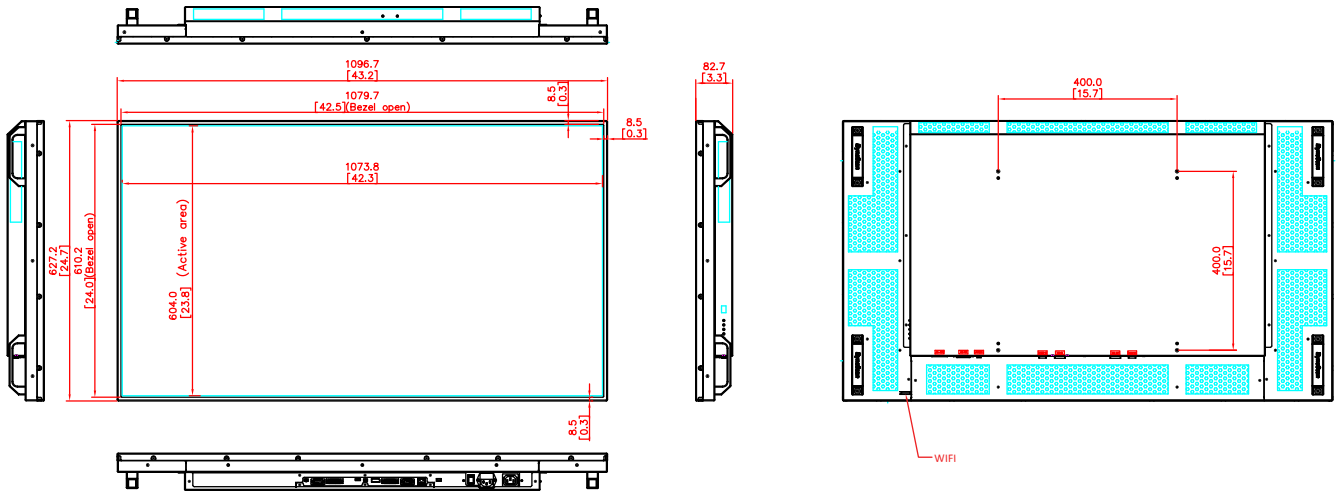

49" HIGH BRIGHTNESS 3500 NIT FANLESS LCD WITH NARROW BEZEL

MODEL DS491LT4

PANEL

LCD Panel Type	48.5 inches IPS LCD
Native Resolution	1920 x 1080
Backlight	LED
Brightness	3500 nit
Default Color Temperature	D65 (6500 K)
Contrast Ratio	3,000:1
Color Depth	10 bits
Response Time	8 ms (typ)
Viewing Angle	178° / 178°
Light Life Time	50,000 hrs (typ.)
Blackening Defect Free	Up to 110°C (230°F)
Panel Surface	AR, Haze <2%, 2H

POWER

Power Supply	Internal
Rated Voltage	100 V ~ 240 V, 50 Hz / 60 Hz
Power On Mode	150 W (typ), 220 W (max) (TBC)
Power Saving Mode	< 1 W

MECHANICAL SPECS

Bezel Width (T/B/L/R)	Even bezel 8.5 mm
Cabinet Color	Black
Dimension (LxHxD, w/o stand)	1096.7 x 627.2 x 82.7 mm
Weight (set/package)	24.5kg / 28.5kg (TBC)
VESA Mounting (dimension)	400 x 400 mm
Orientation	Portrait / Landscape