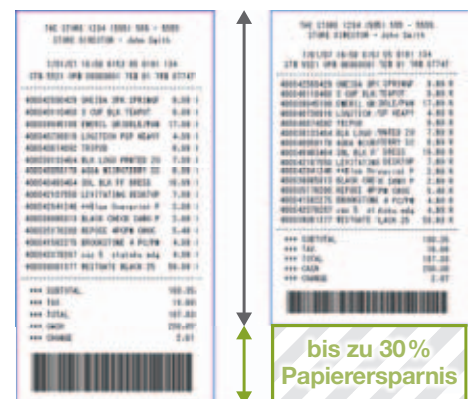

➔ **Senkt Ihre Kosten für Verbrauchsmaterial und schützt die Umwelt.**

Eco Features

- Generates 10 % fewer life cycle CO₂ emissions than the previous model (TM-T88IV) and uses 14 % less total power.^{*1}
- Saves up to approx. 30 % of paper supply with paper-saving functions.^{*2}
- ENERGY STAR® qualified.

^{*1} Calculated under Epson's test conditions. A life cycle assessment was used to calculate the global warming impact of the product at each phase of its life cycle and express this as a CO₂ equivalent. The life cycle includes material & product manufacturing, transport, use by customer (assumed 5-year usage), and disposal/recycling of end-of-life products, but not paper used. Total power consumption is calculated based on 300 receipts per day, with printer power on for 16 hours/day and off for 8 hours/day for 365 days/years. CO₂ emissions and power consumption will differ depending on customer printer use.

^{*2} Top margin, line space, line feed and barcode height reduction functions.

Kassenbon **ohne** Papierreduktions-Funktion

Kassenbon **mit** Papierreduktions-Funktion