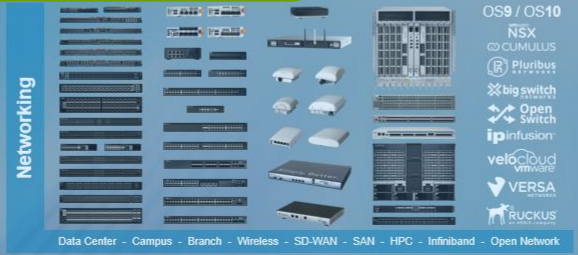

# Infrastructure Solutions

Storage

CI / HCI

Data Protection

PowerEdge Server

Networking

Special Solutions Select Program

DELL EMC PARTNER PROGRAM Tech Connect - Select

## MANAGEMENT CLUSTER

Management domain

vSAN storage

Provides external storage  
for VCF workload domains

Ideal for data-intensive  
applications

Offers complementary  
data services

EDGE

CORE