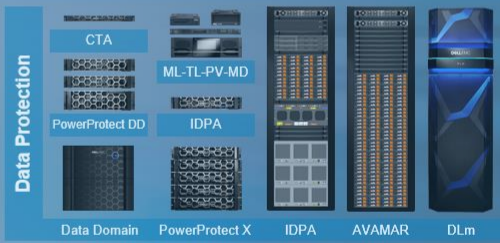

Boomi AtomSphere Integration  
Master Data Hub Flow  
API / B2B Mgmt.  
**Secureworks**  
Managed Security  
AETD Red Cloak™  
Counter Threat Unit™  
Security & Risk Cons.  
**virtustream**  
Enterprise Cloud  
xStream®  
Viewtrust

# DELL EMC

# Infrastructure Solutions

Storage

CI / HCI

Data Protection

PowerEdge Server

Networking

Special Solutions Select Program

DELL EMC PARTNER PROGRAM Tech Connect - Select

## MANAGEMENT CLUSTER

Management domain

vSAN storage

Provides external storage  
for VCF workload domains

Ideal for data-intensive  
applications

Offers complementary  
data services

EDGE

CORE