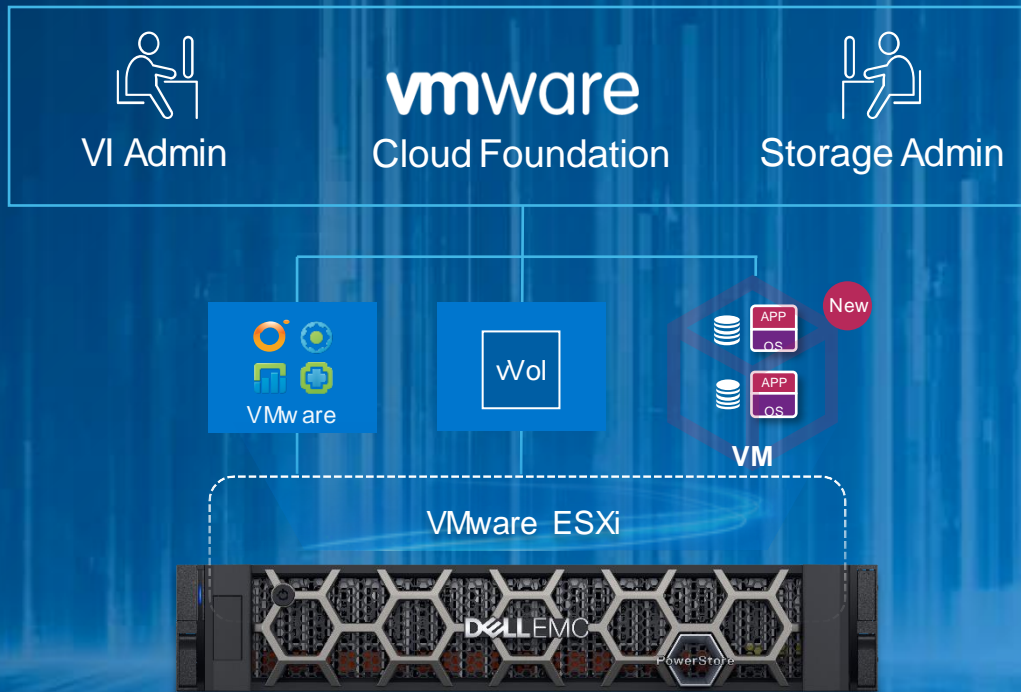

# VMware and HCI Positioning

# Workload diversity

All environments have mix of workloads driving diverse infrastructure requirements

\*Typical of over 250 accounts with 1 million VMware VMs analyzed

# VMware integration

Enabling consistent operations