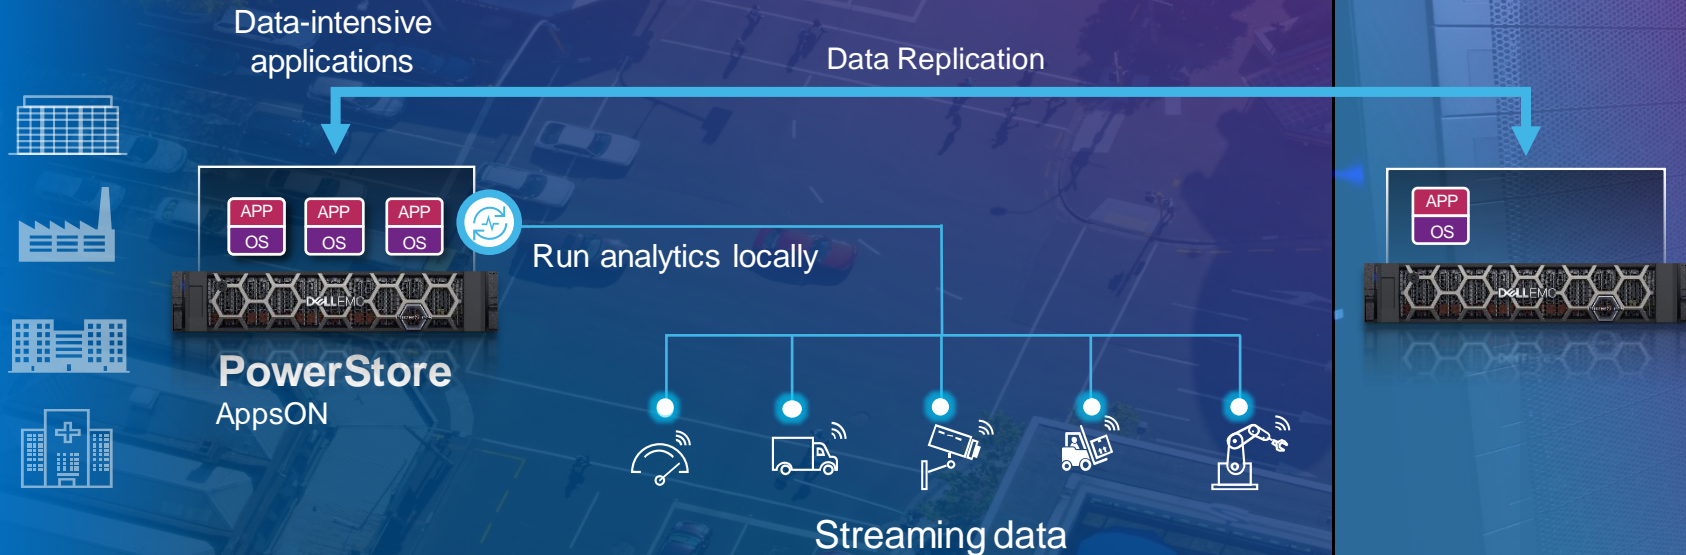

EDGE

Business Edge

CORE

CLOUD

Small footprint,
easy to deploy

Optimized for data
retention and flexibility

Data can be replicated
to core data center