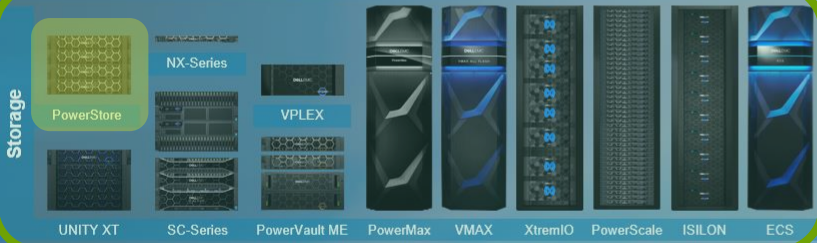

DELL EMC

Infrastructure Solutions

Storage