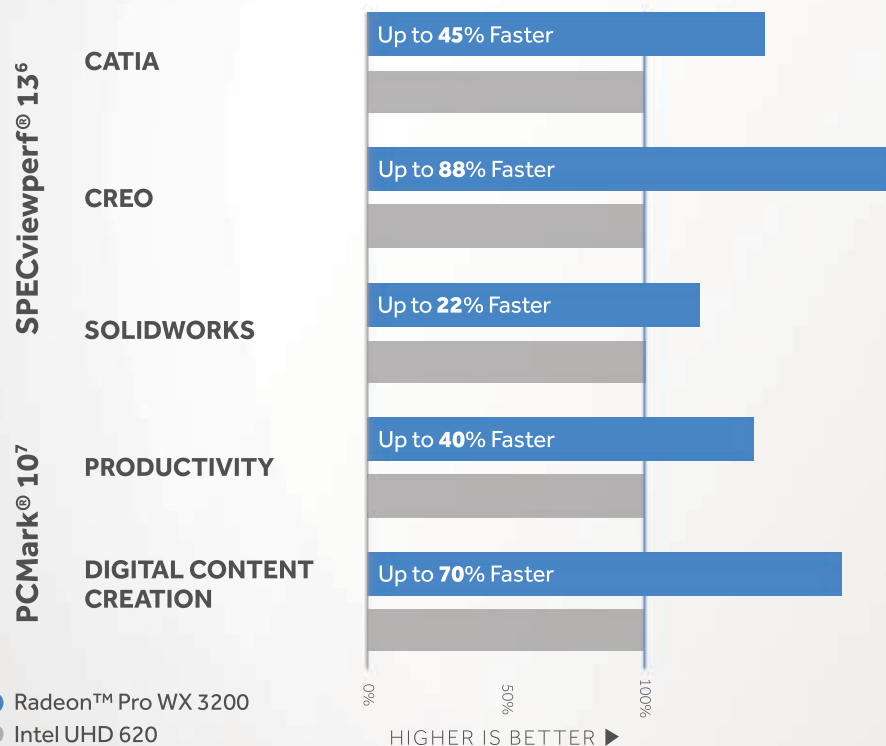

HP ZBook 14u & 15u G6

AMD.com/HP

Powered by AMD Radeon™ Pro WX 3200 Professional Graphics

Ideal for designers, architects and creative professionals that are looking for a balance of mobility and performance.

This solution allows professionals to combine a mobile office with true workstation power.

AMD software engineering collaborates with our software partners to undergo extensive testing of Radeon™ Pro Software drivers to ensure they are certified for use on many of the major professional applications.

For a complete list of certified applications visit www.amd.com/certified

Powerful Performance with ISV Applications (HP ZBook 14u G6)