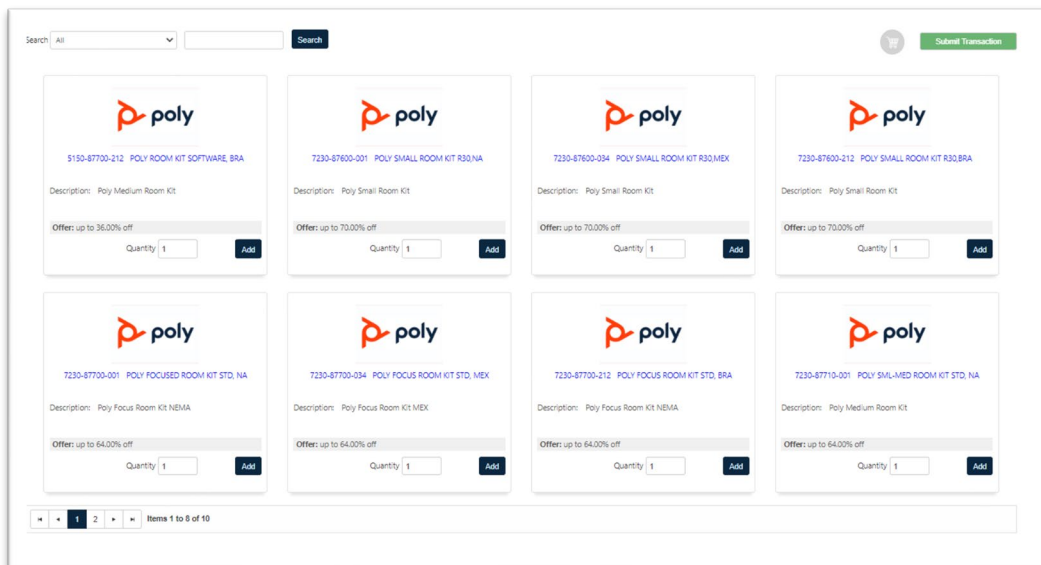

My First Room Promotion

Reseller

01 MAY 2022 – 31 DECEMBER 2022

How do you submit the request?

1. Login to the Poly Partner Portal.
2. Visit the Poly Studio Room Kits page [here](#).
3. Access the “My First Room Program” under Featured Promotions.
4. Once in the tool, select the kit that you are interested in ordering.

5. Input the desired quantity for each SKU and then click “add”.

More information, including our Terms and Conditions, please visit the [Poly Partner Portal](#).