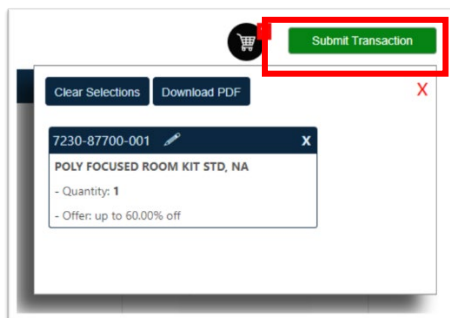

5. Input the desired quantity for each SKU and then click “add”.

More information, including our Terms and Conditions, please visit the [Poly Partner Portal](#).

My First Room Promotion

Reseller

01 MAY 2022 – 31 DECEMBER 2022

6. View the order by clicking on the cart icon in the top right-hand corner.
7. When you have confirmed that your order is correct, please click on “submit transaction”.

8. Provide details on the opportunity in the form.
9. Select appropriate ordering point (distributor).
10. Review and confirm transaction.